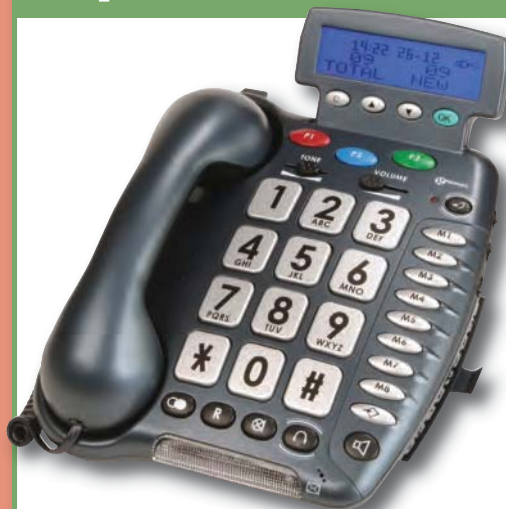

Extra Volume and Tone Telephone with Caller ID

This telephone would benefit those with a mild visual or hearing impairment. With large keys, backlit display and extra loud ringer a user is easily alerted to a call, maximising their independence and wellbeing at home.

- Big button keypad
- 99 incoming number memories
- Memory for 30 outgoing calls
- 3 emergency number buttons

Now
£47.99
WAS £49.99

Code Price
830270 £47.99

Big Button Mobile Phone

With extra large buttons, adjustable ringing volume and shaker ring alert, this mobile is perfect for those who have limited hand dexterity or a visual or hearing impairment.

- Includes Pay As You Go Sim card, on the Orange Network, with £5.00 free credit included!
- Extra loud hands free speakerphone
- Extra large display screen
- Charging pod