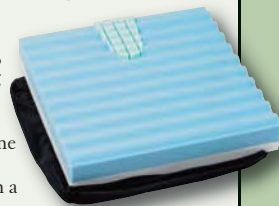

Only **£29.99**
EACH

Code **271171** Price **£29.99**